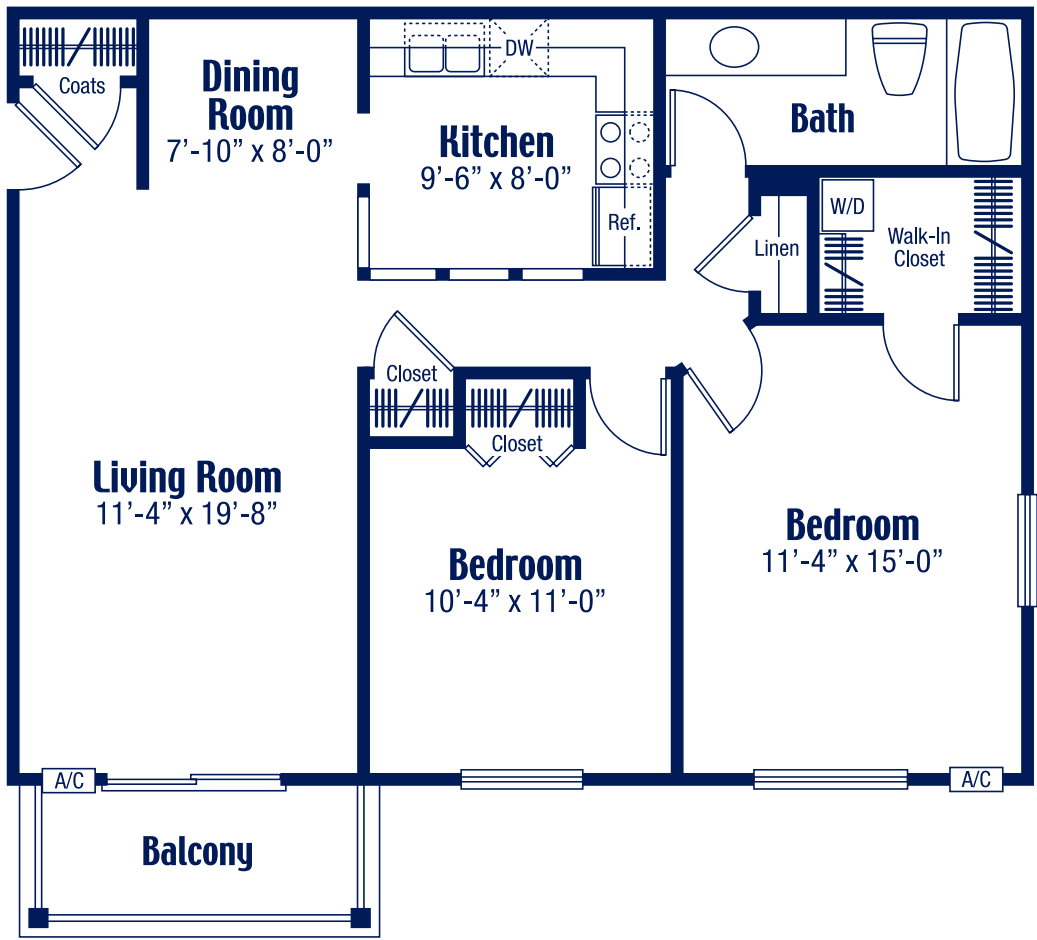

**TWO
BEDROOM**

495 BALDWIN AVENUE #202 | ROCHESTER, MI 48307 | (248) 601-2450

Prices, plans and specifications are subject to change without notice or obligation. Floor plan dimensions are approximate. ©2005